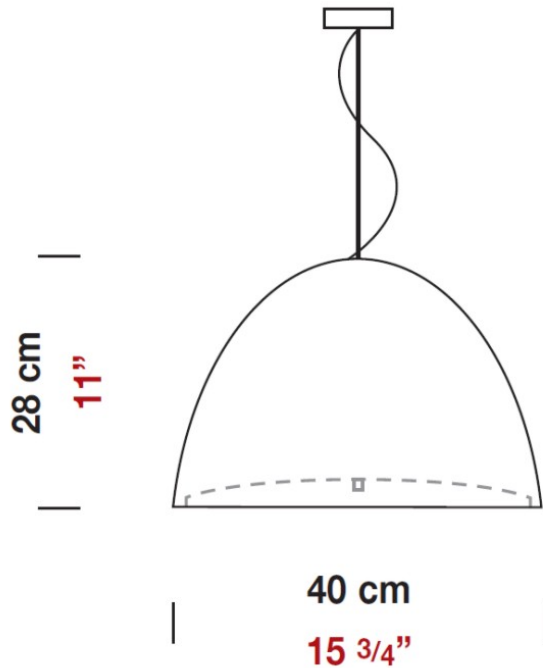

WILLY 40 SUSPENSION

D81057-BLK

GENERAL

Series: Willy

Subseries: Willy 40

Brand: Panzeri

Division: Design

Mounting Type: Suspension

Mounting Location: Ceiling

Subcategory: Pendant

PHYSICAL

Shape: Dome

Diameter (mm): 400

Diameter (in): 15 3/4

Height (mm): 280

Height (in): 11

Max. Overall Height (mm): 2280

Max. Overall Height (in): 89 3/4

Light Distribution: Direct

Weight (kg): 4.09

Weight (lbs): 9.02

Diffuser: Black Blown Glass Dome and Frosted White Glass Bottom

Fixture Finish: BLK

Holder Finish: Metallized Gray

Fixture Material: Blown Glass Lampshade

Cable Details: 2000mm (78 3/4") Long Steel Suspension Cables /

2200mm (86 5/8") Long Power Cable In Transparent PVC

ELECTRICAL

Number of Lamps: 1

Lamp Type: LED Retrofit

Lamp Shape: A19

Bulb Included: Bulb Not Included

Total Output Wattage (W): 15

Max. Wattage Per Lamp (W): 15

Lamp Base: E26

Driver Included: No

Input Voltage (V): 120

LED

OPTICAL

RATINGS AND CERTIFICATIONS

Certified By: CSA Certified to UL and CSA Standards

IP rating: IP20