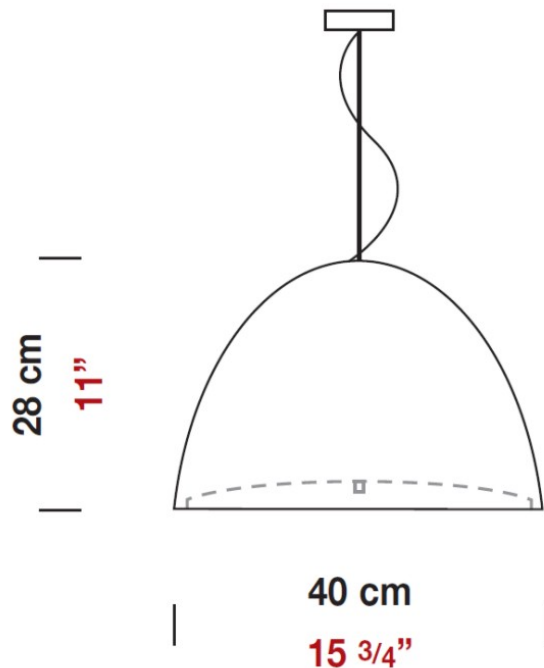

WILLY 40 SUSPENSION

D81057-WHI

GENERAL

Series: Willy

Subseries: Willy 40

Brand: Panzeri

Division: Design

Mounting Type: Suspension

Mounting Location: Ceiling

Subcategory: Pendant

PHYSICAL

Shape: Dome

Diameter (mm): 400

Diameter (in): 15 3/4

Height (mm): 280

Height (in): 11

Max. Overall Height (mm): 2280

Max. Overall Height (in): 89 3/4

Weight (kg): 4.09

Weight (lbs): 9.02

Diffuser: White Blown Glass Dome and Frosted White Bottom

Fixture Finish: WHI

Holder Finish: Metallized Gray

Fixture Material: Blown Glass Lampshade

ELECTRICAL

Number of Lamps: 1

Lamp Type: LED Retrofit

Bulb Included: Bulb Not Included

Total Output Wattage (W): 15

Max. Wattage Per Lamp (W): 15

Lamp Base: E26

Driver Included: No

Input Voltage (V): 120

LED

OPTICAL

RATINGS AND CERTIFICATIONS

Certified By: CSA Certified to UL and CSA Standards

IP rating: IP20